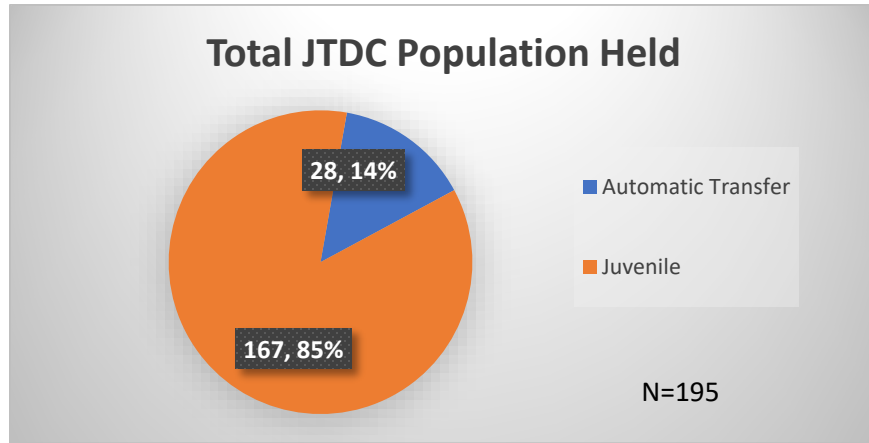

Daily Data Dashboard – December 1, 2023
Demographics for JTDC Population
Friday Morning Midnight Count

Total # of probation Involved youth¹: 1,329

¹ Probation Active: Any youth who is pending sentencing with an active social history, has been formally placed on probation or supervision with Cook County Juvenile Probation on the date of the report.

Data sources: cFive Supervisor – Probation Population and RMIS – JTDC Population

Daily Data Dashboard – December 1, 2023
Demographics for JTDC Population
Friday Morning Midnight Count