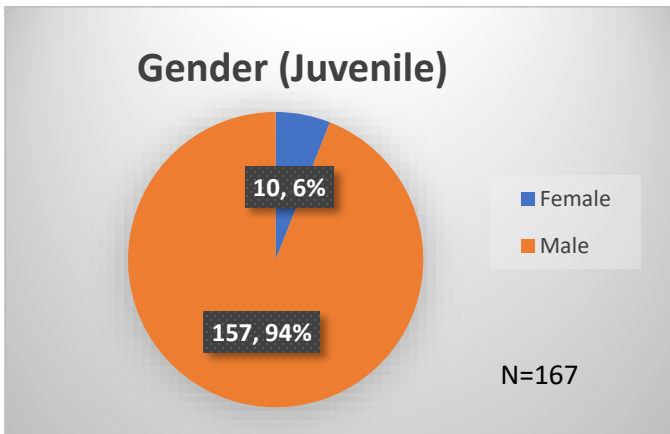

Daily Data Dashboard – December 1, 2023
Demographics for JTDC Population
Friday Morning Midnight Count

Total # of probation Involved youth¹: 1,329

¹ Probation Active: Any youth who is pending sentencing with an active social history, has been formally placed on probation or supervision with Cook County Juvenile Probation on the date of the report.