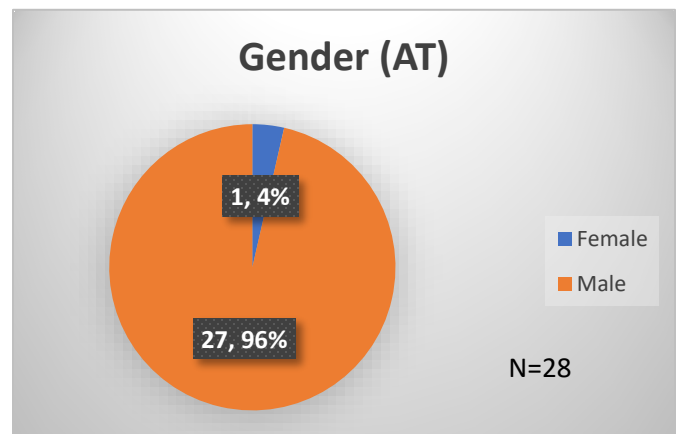

Daily Data Dashboard – December 1, 2023
Demographics for JTDC Population
Friday Morning Midnight Count

Total # of probation Involved youth¹: 1,329

¹ Probation Active: Any youth who is pending sentencing with an active social history, has been formally placed on probation or supervision with Cook County Juvenile Probation on the date of the report.