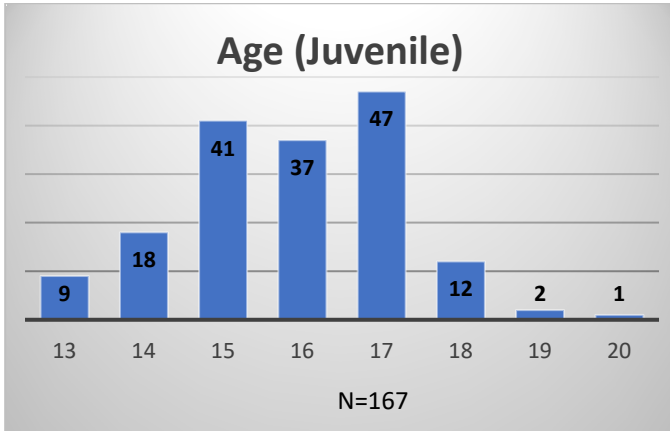

Daily Data Dashboard – December 1, 2023
Demographics for JTDC Population
Friday Morning Midnight Count

Total # of probation Involved youth¹: 1,329

¹ Probation Active: Any youth who is pending sentencing with an active social history, has been formally placed on probation or supervision with Cook County Juvenile Probation on the date of the report.