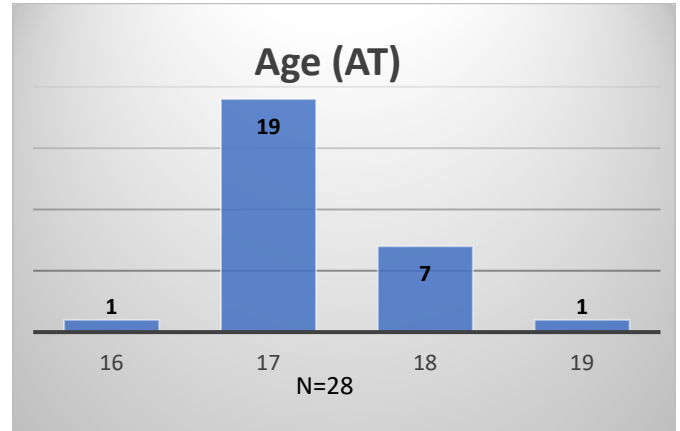

Daily Data Dashboard – December 1, 2023
Demographics for JTDC Population
Friday Morning Midnight Count

Total # of probation Involved youth¹: 1,329

¹ Probation Active: Any youth who is pending sentencing with an active social history, has been formally placed on probation or supervision with Cook County Juvenile Probation on the date of the report.